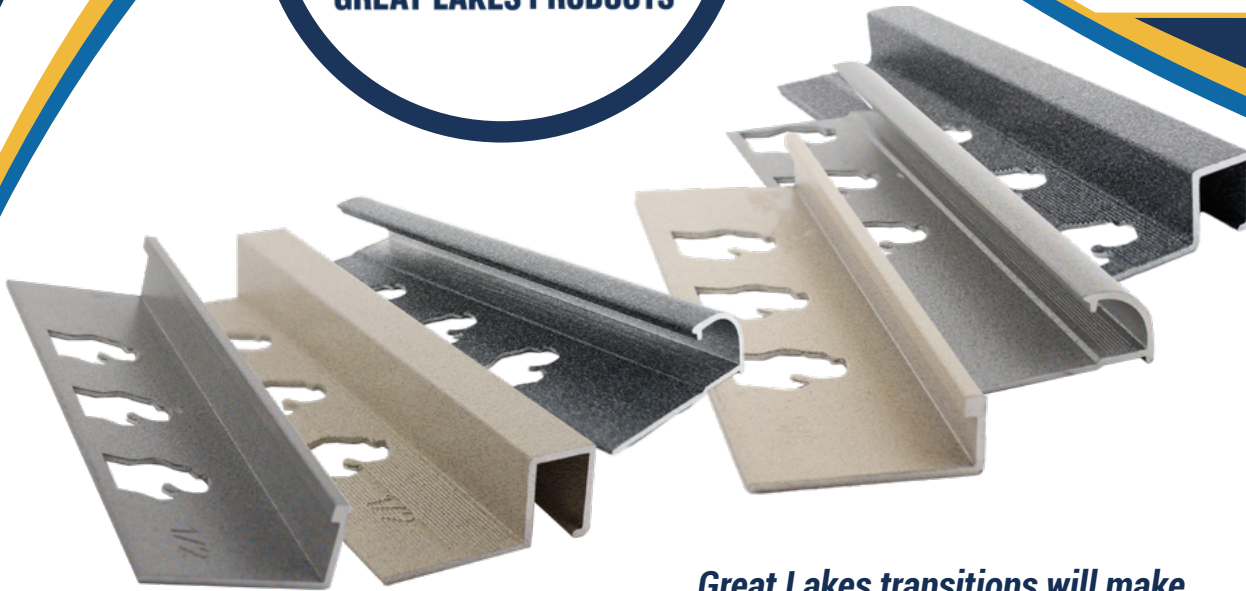

ONE MONROE
GREAT LAKES PRODUCTS

INTRODUCING POWDER COAT COLORS

NEW

Dark Granite

Granite

Sand Stone

Great Lakes transitions will make your project the envy of those who have' used the other guys!

**CALL TO FIND OUT MORE
248-656-8100**